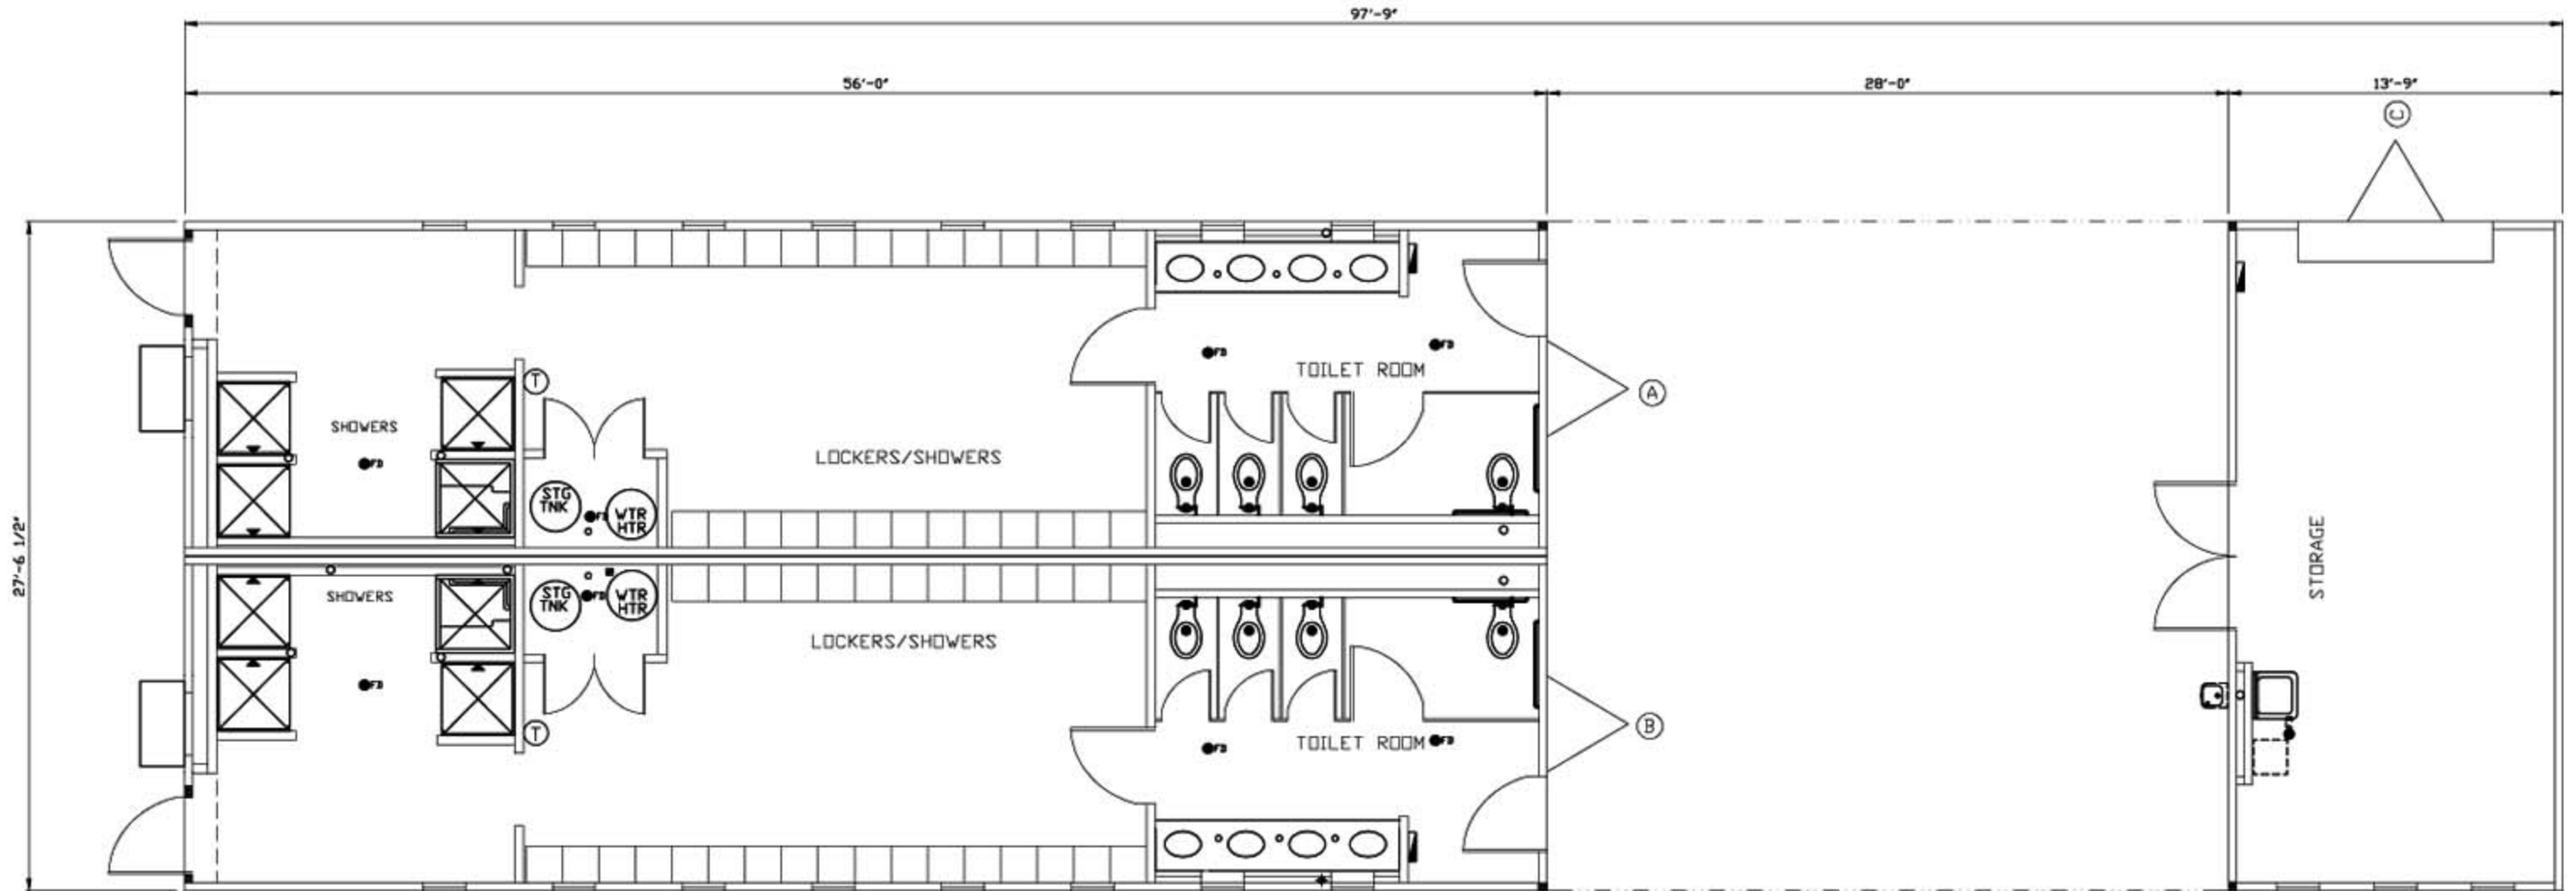

"Quality & Integrity Since 1968"

Mark Line Industries Inc. Corporate Offices 51687 CR 133, Bristol, IN 46507 ph: 574.825.5851

www.marklineindustries.com

ARCHITECTURE PLAN

**PROPRIETARY
AND
CONFIDENTIAL**

These designs contain proprietary information and are confidential and may not be used or disclosed without the written consent of Mark Line Ind. Inc.