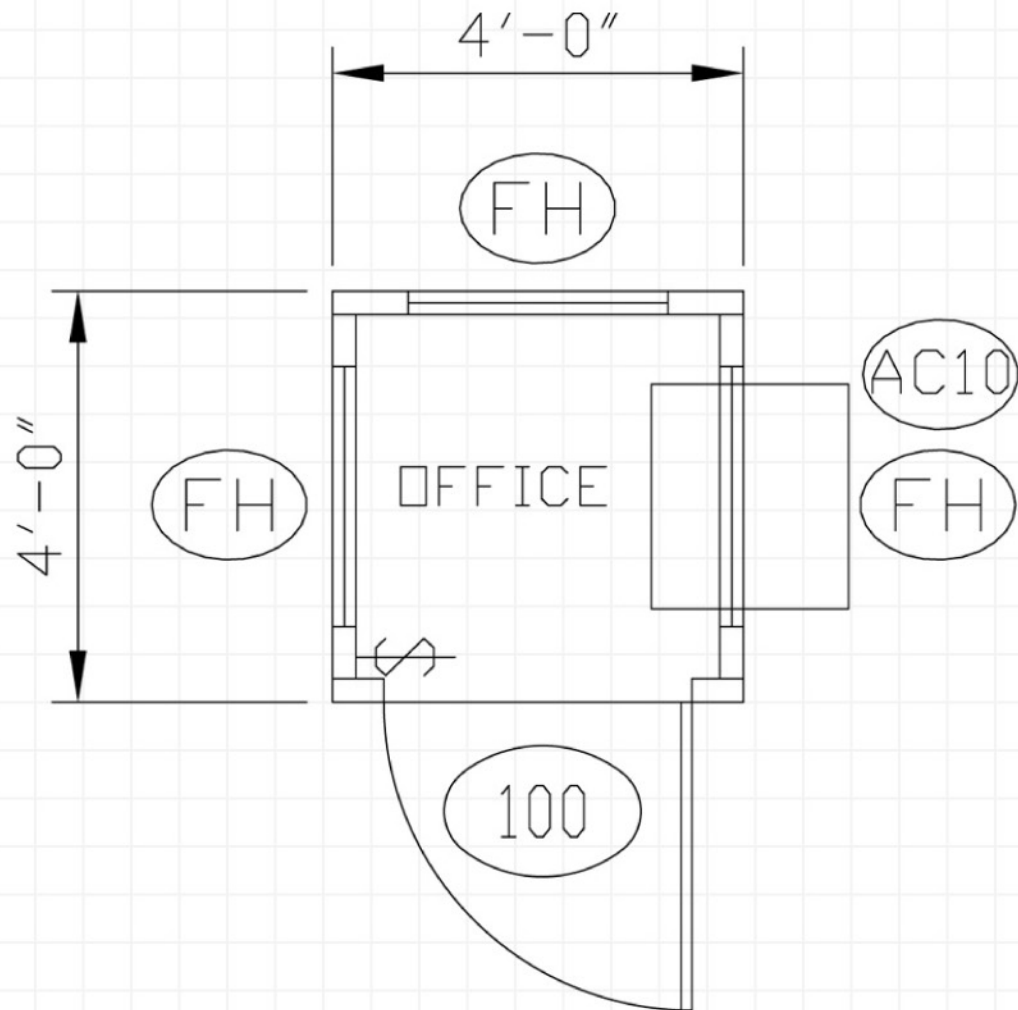

IPO-44

I.P.O.
IN-PLANT OFFICE

MARK LINE INDUSTRIES, Inc.
51687 County Rd. 133
Bristol, Indiana, 46507
Phone: 574.825.5851
www.marklineindustries.com