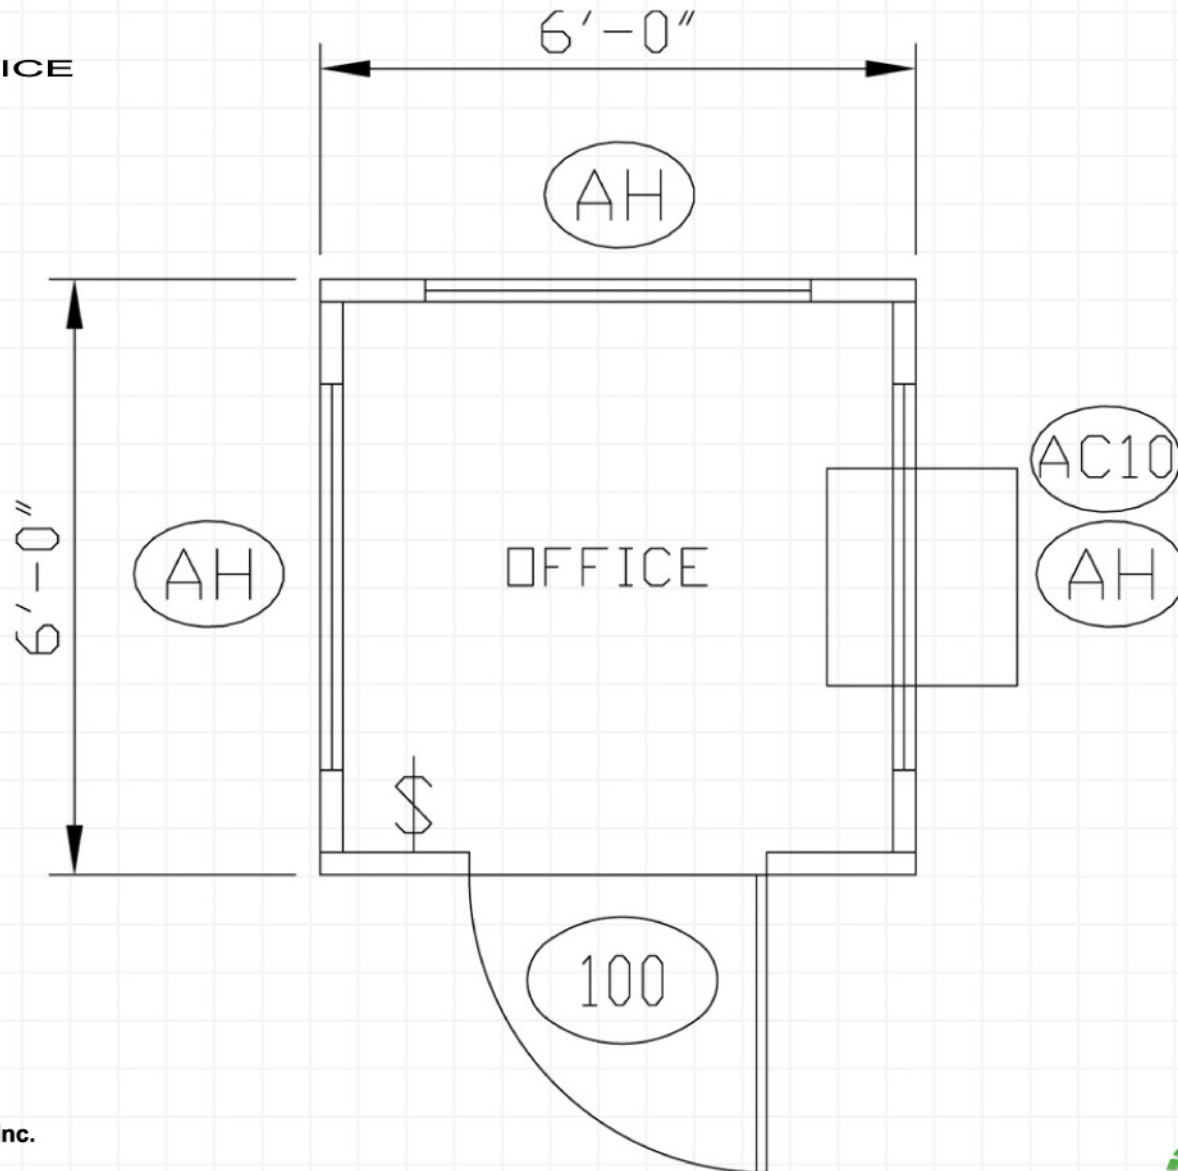

IPO-66

I.P.O.
IN-PLANT OFFICE

MARK LINE INDUSTRIES, Inc.
51687 County Rd. 133
Bristol, Indiana, 46507
Phone: 574.825.5851
www.marklineindustries.com