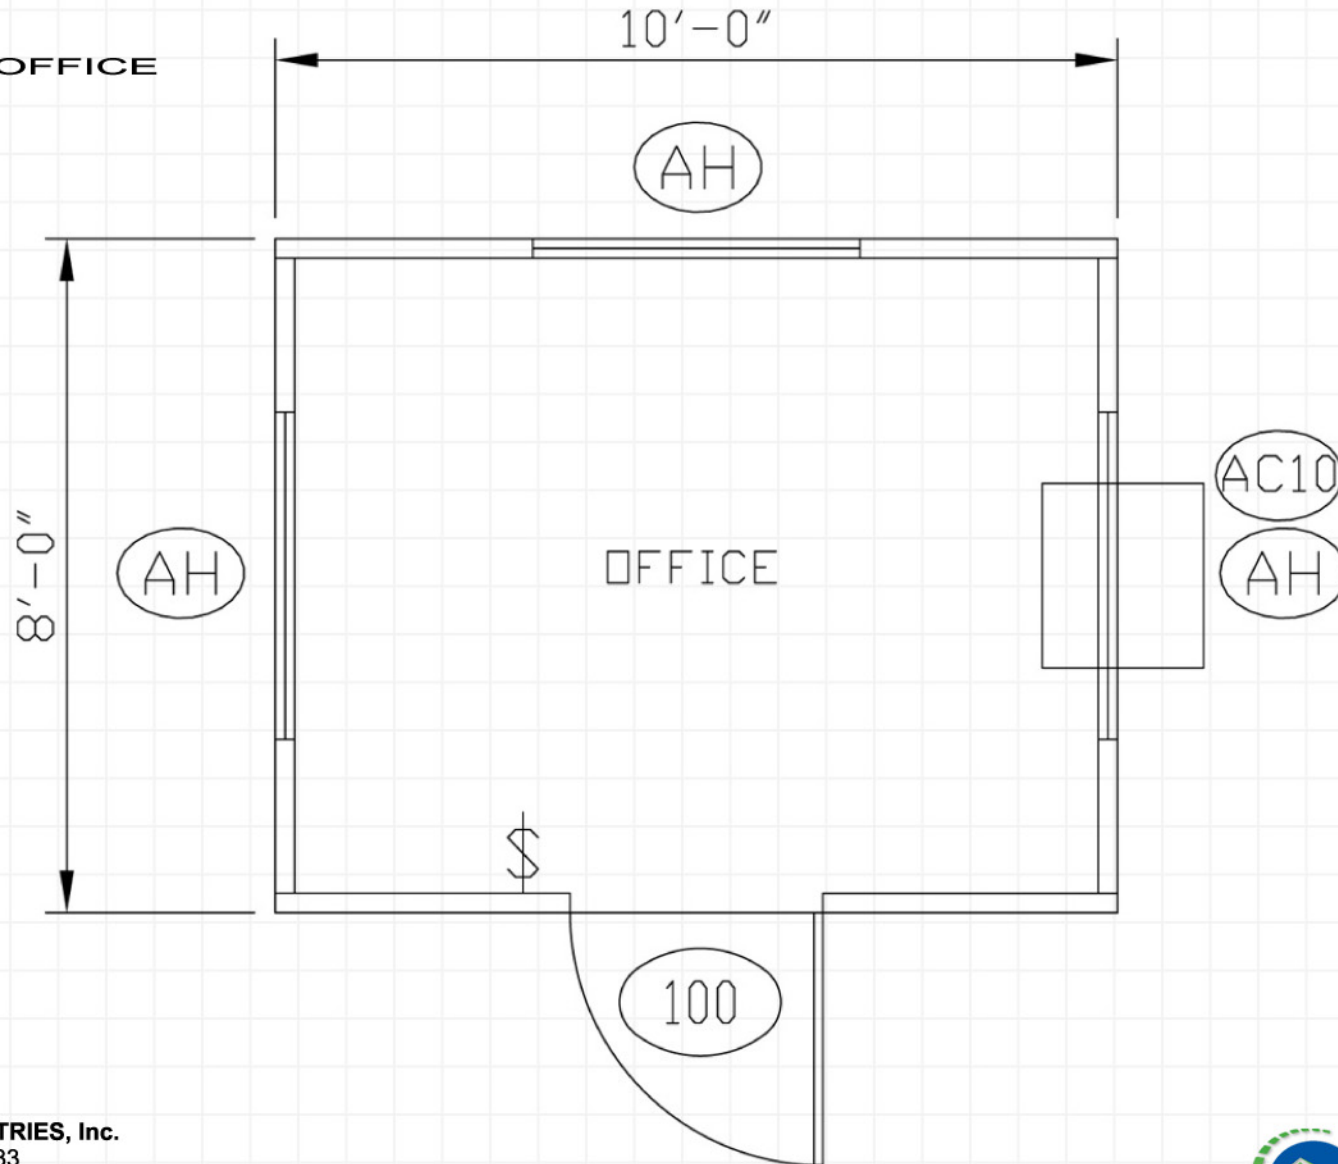

# IPO-810

I.P.O.  
IN-PLANT OFFICE

**MARK LINE INDUSTRIES, Inc.**  
51687 County Rd. 133  
Bristol, Indiana, 46507  
Phone: 574.825.5851  
[www.marklineindustries.com](http://www.marklineindustries.com)