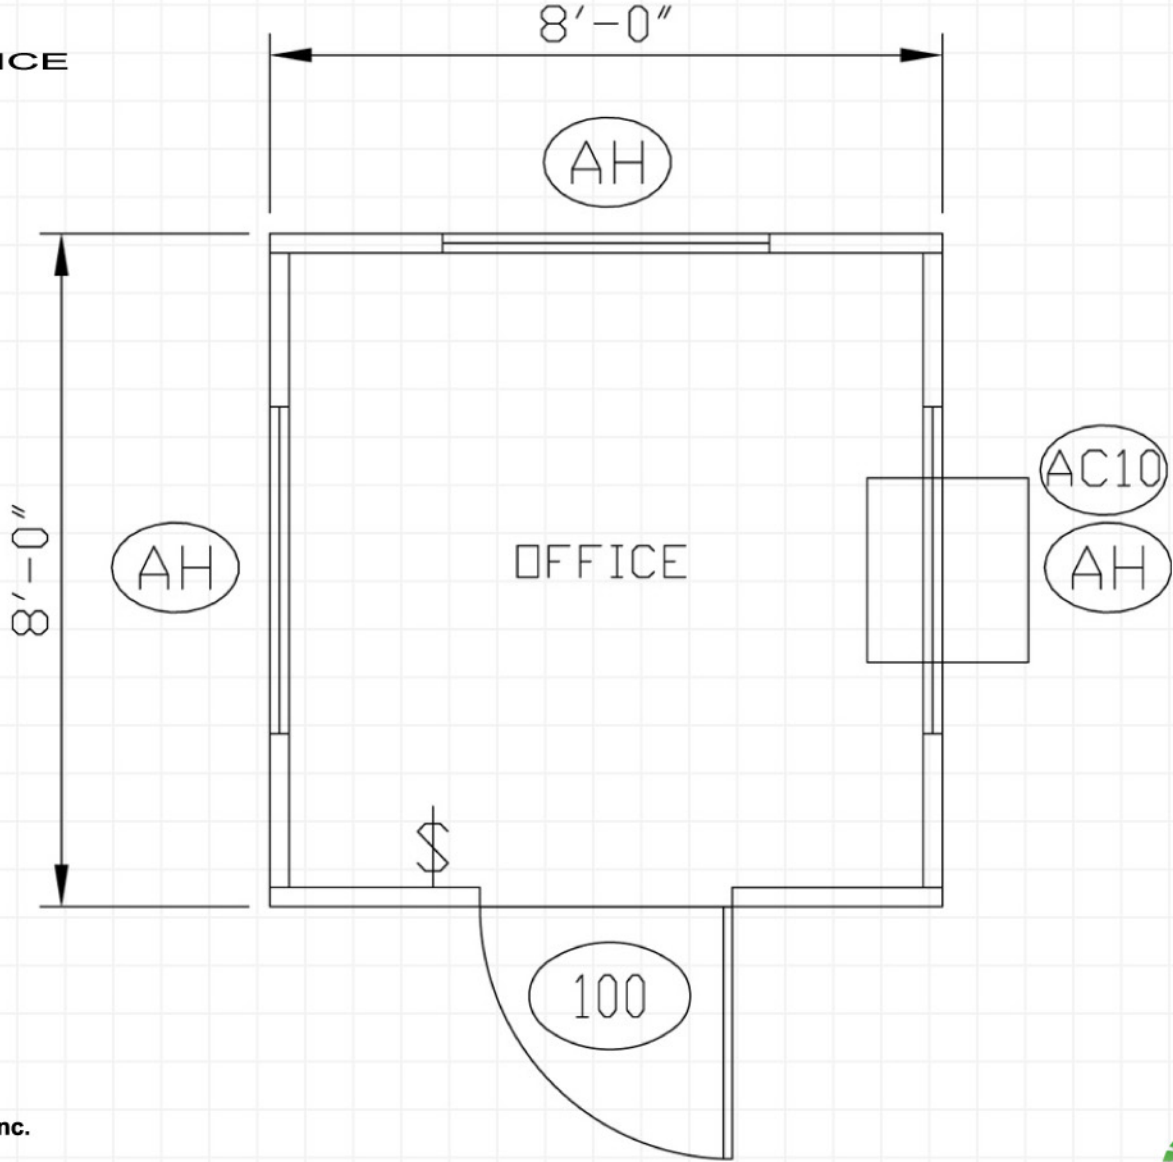

IPO-88 & 88H

I.P.O.
IN-PLANT OFFICE

MARK LINE INDUSTRIES, Inc.
51687 County Rd. 133
Bristol, Indiana, 46507
Phone: 574.825.5851
www.marklineindustries.com